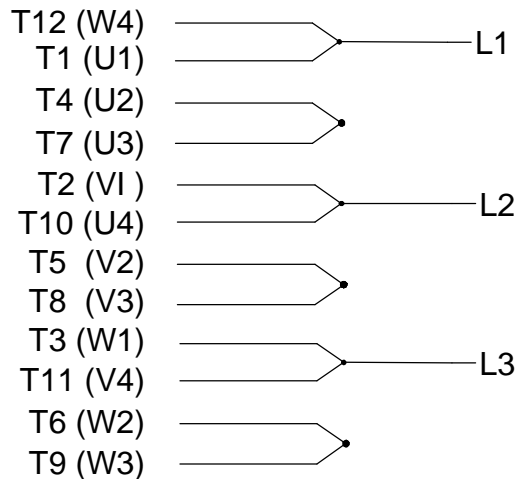

LOW VOLTAGE

HIGH VOLTAGE

VIEW OF TERMINAL END

				TOLERANCES UNLESS SPECIFIED		 ELECTRIC MOTORS GEARMOTORS AND DRIVES	DRAWN HV 06-08-2012	
				DEC	INCHES		CHK BW 06-11-2012	
				.X	±.1		APPR DR 06-11-2012	
				.XX	±.02		SCALE 1:1	
				.XXX	±.005		REF	
				.XXXX	±.0005	MAT'L		
NO	REVISION	BY & DATE	CHK	ANG	±7'30"	FINISH	FMF MU108398	
THIRD ANGLE PROJECTION			RFP	PREV		SIZE	DRAWING NO	REV
			NETWORK FILE NAME		EE7308AA-LE	A	EE7308AA-LE	