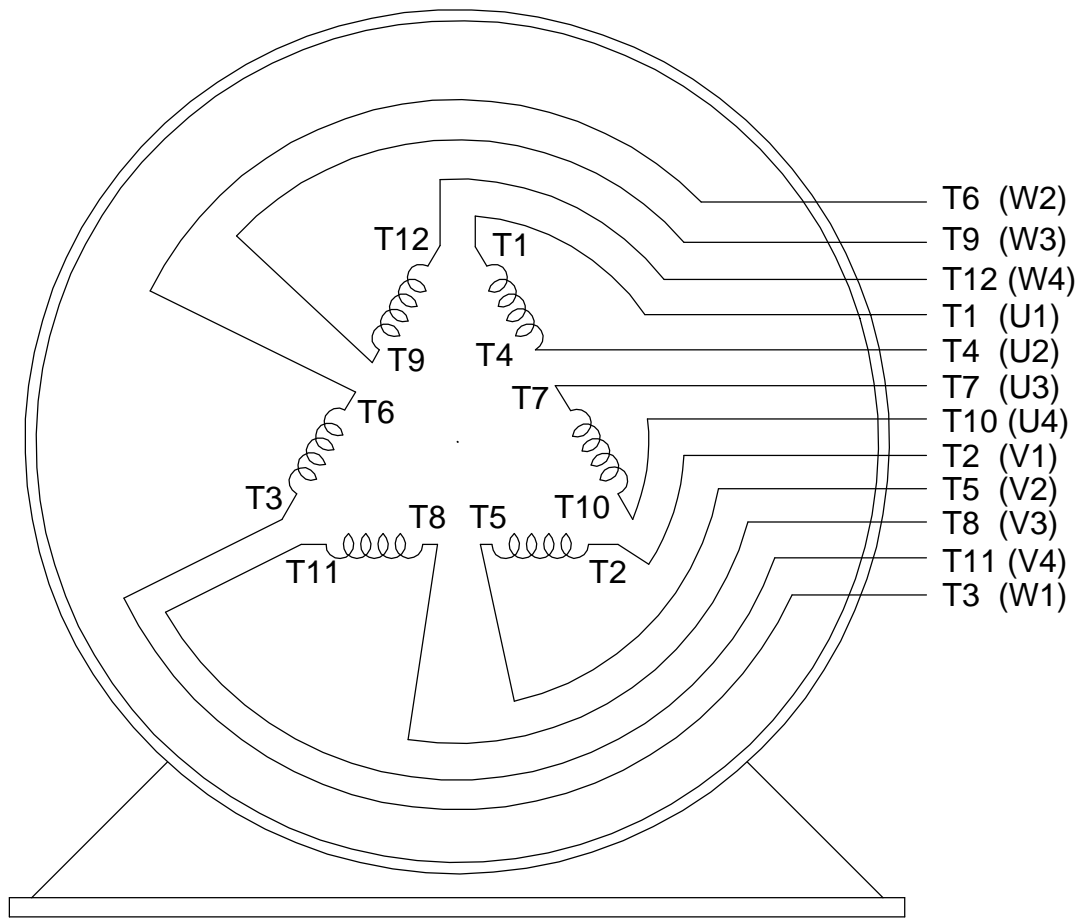

LOW VOLTAGE

HIGH VOLTAGE

VIEW OF TERMINAL END

				TOLERANCES UNLESS SPECIFIED		 ELECTRIC MOTORS GEARMOTORS AND DRIVES	DRAWN HV 06-08-2012	
				DEC	INCHES		CHK BW 06-11-2012	
				.X	±.1		APPR DR 06-11-2012	
				.XX	±.02		SCALE 1:1	
				.XXX	±.005		REF	
				.XXXX	±.0005	MAT'L		
NO	REVISION	BY & DATE	CHK	ANG	±7'30"	FINISH	FMF MU108398	
THIRD ANGLE PROJECTION			RFP	PREV		SIZE	DRAWING NO	REV
			NETWORK FILE NAME		EE7308AA-LE	A	EE7308AA-LE	