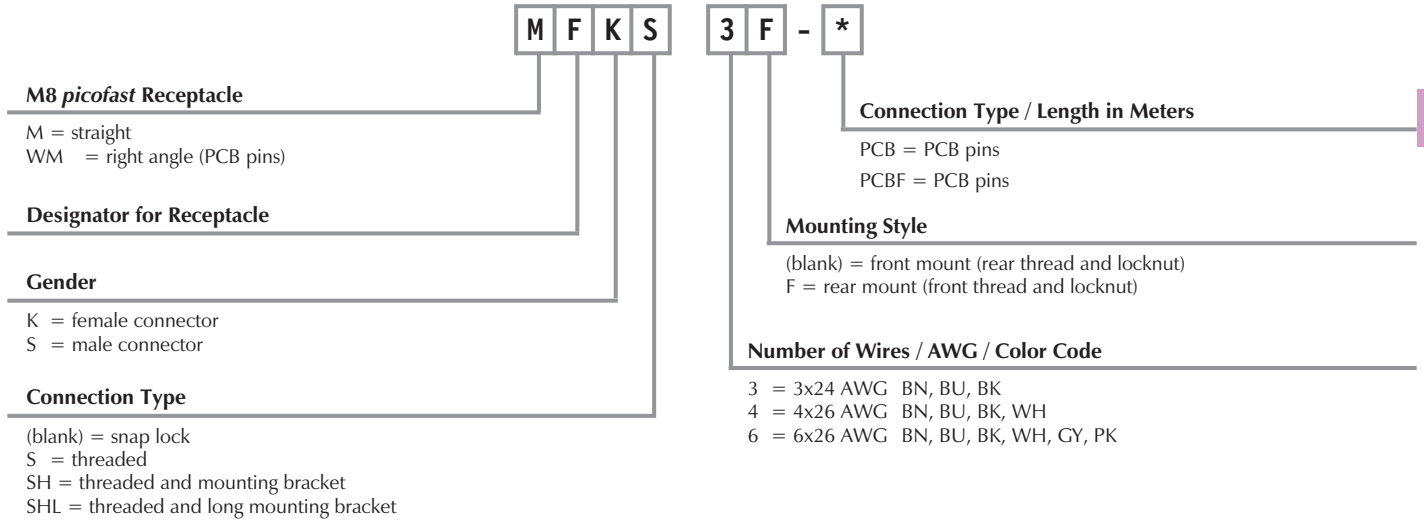

## M8 picofast® Receptacle Part Number Key

Part Number Keys are to assist in IDENTIFICATION ONLY. Consult factory for catalog items not identified.

## M8 picofast Field Wireable Part Number Key