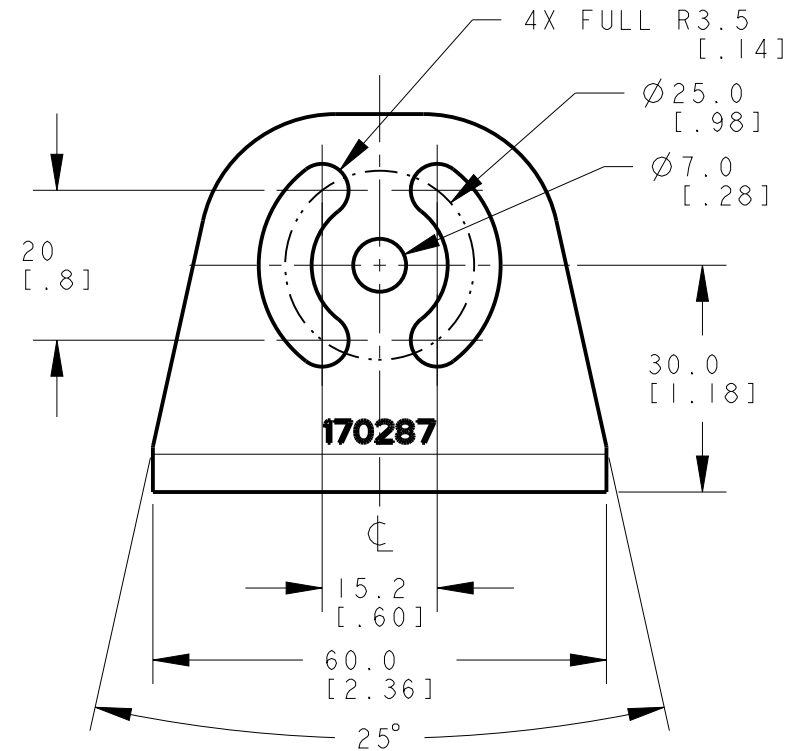

ISOMETRIC VIEW
SCALE 1:1

This drawing is the property of BANNER ENGINEERING CORP. and is proprietary in general and in detail. Its contents shall not be revealed to outside parties without written consent of BANNER.

BANNER ENGINEERING CORP.
P.O. BOX 9414
MINNEAPOLIS, MN 55440

THIRD ANGLE PROJECTION

TITLE
LMBWLC60RA

SIZE B	DRAWING NO. 173684	REV. A
SCALE 1:1		SHEET 1 OF 1

NOTES:
1. ALL DIMENSIONS ARE MILLIMETERS [INCHES] UNLESS OTHERWISE NOTED.