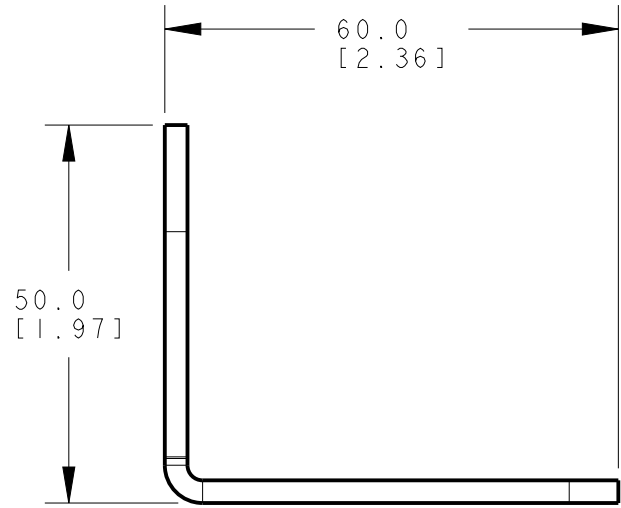

ISOMETRIC VIEW
SCALE 1:1

This drawing is the property of BANNER ENGINEERING CORP. and is proprietary in general and in detail. Its contents shall not be revealed to outside parties without written consent of BANNER.

BANNER ENGINEERING CORP.
P.O. BOX 9414
MINNEAPOLIS, MN 55440

THIRD ANGLE PROJECTION

TITLE
LMBWLC60RA

SIZE B	DRAWING NO. 173684	REV. A
SCALE 1:1		SHEET 1 OF 1

NOTES:
1. ALL DIMENSIONS ARE MILLIMETERS [INCHES] UNLESS OTHERWISE NOTED.