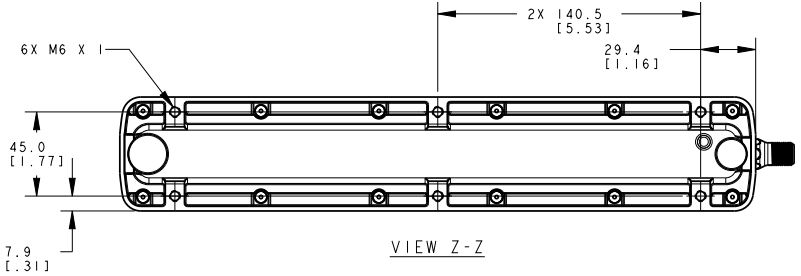

BANNER BANNER ENGINEERING CORP.
P.O. BOX 9414
MINNEAPOLIS, MN 55440

THIRD ANGLE PROJECTION

TITLE		WLC60X-340.0	
SIZE	DRAWING NO.	REV.	
B	173650	A	
SCALE 1:2		SHEET 1 OF 1	

NOTES:
1. ALL DIMENSIONS ARE MILLIMETERS [INCHES] UNLESS OTHERWISE NOTED.

PRO/E