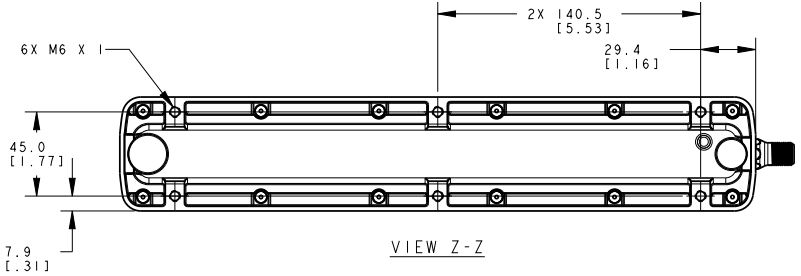

BANNER BANNER ENGINEERING CORP.
P.O. BOX 9414
MINNEAPOLIS, MN 55440

THIRD ANGLE PROJECTION

TITLE		WLC60X-340.0	
SIZE	DRAWING NO.	REV.	
B	173650	A	
SCALE	SHEET		OF
1:2	1		1

NOTES:
1. ALL DIMENSIONS ARE MILLIMETERS [INCHES] UNLESS OTHERWISE NOTED.

PRO/E