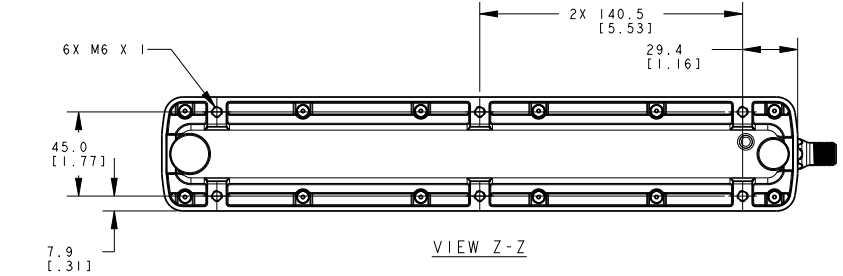

BANNER BANNER ENGINEERING CORP.
P.O. BOX 9414
MINNEAPOLIS, MN 55440

THIRD ANGLE PROJECTION

TITLE		WLC60X-340.0	
SIZE	DRAWING NO.	REV.	
B	173650	A	
SCALE 1:2		SHEET 1 OF 1	

NOTES:
1. ALL DIMENSIONS ARE MILLIMETERS [INCHES] UNLESS OTHERWISE NOTED.

PRO/E