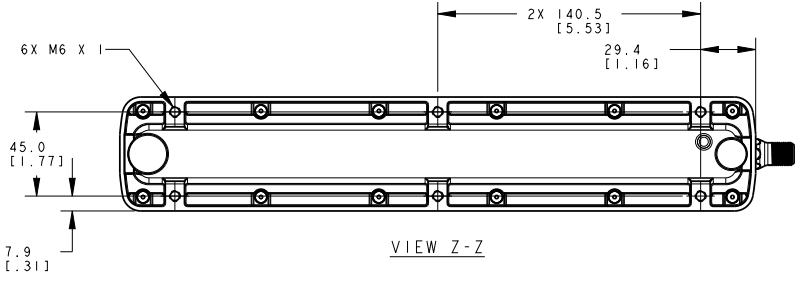

BANNER BANNER ENGINEERING CORP.
P.O. BOX 9414
MINNEAPOLIS, MN 55440

THIRD ANGLE PROJECTION

TITLE		WLC60X-340.0	
SIZE	DRAWING NO.	REV.	
B	173650	A	
SCALE 1:2		SHEET 1 OF 1	

NOTES:
1. ALL DIMENSIONS ARE MILLIMETERS [INCHES] UNLESS OTHERWISE NOTED.

PRO/E