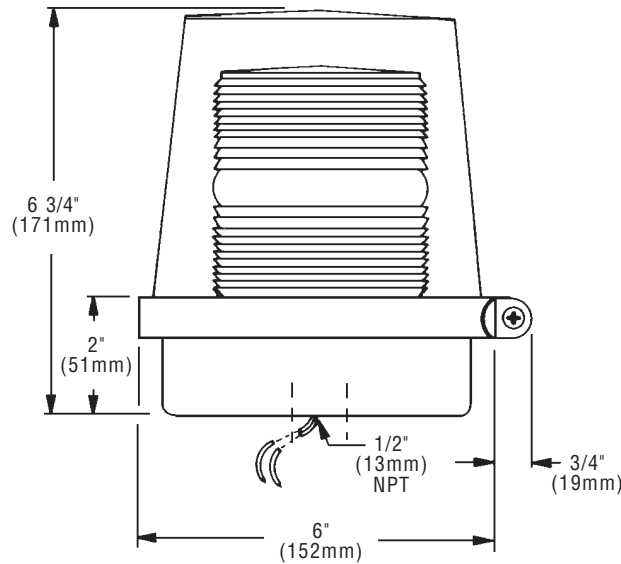

D-04

3-10

90 Fieldstone Court | Cheshire, CT 06410
Ph: 203.699.3300 | Fx: 203.699.3108
www.edwards-signals.com

© Copyright 2004 Edwards

TECHNICAL INFORMATION

Cat. No.	Lens Color	Repl. Lens	Repl. Dome	Lamp Ratings	Replacement Flasher	Electrical Ratings	Replacement Lamp
49R-N5-40WH	Red	92-LR	52-LC	40 watts	P-041917-0026	120V 50/60 Hz	50LMP-40WH
49A-N5-40WH	Amber	92-LA		265 lumens*		0.30 Amps	
49B-N5-40WH	Blue	92-LB		3328 candlepower			
49G-N5-40WH	Green	92-LG		25,000 hours**			
49M-N5-40WH	Magenta	92-LM					
49C-N5-40WH	Clear	92-LC					
49R-R5	Red	92-LR	52-LC	25 watts	P-041917-0038	240V 50/60 Hz	P-041917-0039
49A-R5	Amber	92-LA		232 lumens*		0.10 Amps	or Industry Trade
49B-R5	Blue	92-LB		2914 candlepower			No. 25T8/240V/DC/CL
49G-R5	Green	92-LG		120 hours**			
49M-R5	Magenta	92-LM					
49C-R5	Clear	92-LC					