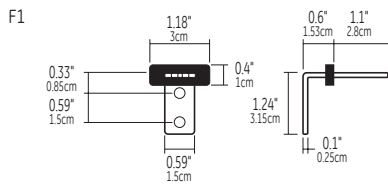

Key Operators

Mechanical Safety Switches Accessories

Key Operators for FR Series

Key Operated Safety Switches

Model Number	Accessory Description
D	Straight Key Operator
D1	90 Degree Key Operator
D2	Jointed Key Operator

Key Operators for FD, FP, FS Series

Key Operated Safety Switches

Model Number	Accessory Description
F	Straight Key Operator
F1	90 Degree Key Operator

Rope Accessories for Rope Pull Switches

Model Number	Accessory Description
M870	Rope Clamp
C870	Rope Thimble

General Accessories

Model Number	Accessory Description
VF ADPG13-1/2NPT	PG 13.5 to 1/2" NPT Cable Adaptor
PG 13.5	Cable Gland 0.35"-0.47" dia.

SAFETY
MECHANICAL SWITCHES