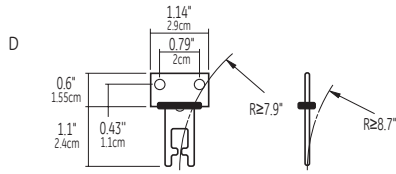

Key Operators

Mechanical Safety Switches Accessories

Key Operators for FR Series

Key Operated Safety Switches

Model Number	Accessory Description
D	Straight Key Operator
D1	90 Degree Key Operator
D2	Jointed Key Operator

Key Operators for FD, FP, FS Series

Key Operated Safety Switches

Model Number	Accessory Description
F	Straight Key Operator
F1	90 Degree Key Operator

Rope Accessories for Rope Pull Switches

Model Number	Accessory Description
M870	Rope Clamp
C870	Rope Thimble

General Accessories

Model Number	Accessory Description
VF ADPG13-1/2NPT	PG 13.5 to 1/2" NPT Cable Adaptor
PG 13.5	Cable Gland 0.35"-0.47" dia.

SAFETY
MECHANICAL SWITCHES