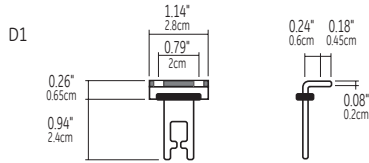

Key Operators

Mechanical Safety Switches Accessories

Key Operators for FR Series

Key Operated Safety Switches

Model Number	Accessory Description
D	Straight Key Operator
D1	90 Degree Key Operator
D2	Jointed Key Operator

Key Operators for FD, FP, FS Series

Key Operated Safety Switches

Model Number	Accessory Description
F	Straight Key Operator
F1	90 Degree Key Operator

Rope Accessories for Rope Pull Switches

Model Number	Accessory Description
M870	Rope Clamp
C870	Rope Thimble

General Accessories

Model Number	Accessory Description
VF ADPG13-1/2NPT	PG 13.5 to 1/2" NPT Cable Adaptor
PG 13.5	Cable Gland 0.35"-0.47" dia.

SAFETY
MECHANICAL SWITCHES