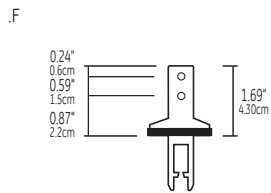

Key Operators