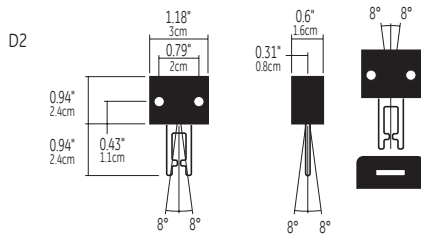

Key Operators

Mechanical Safety Switches Accessories

Key Operators for FR Series

Key Operated Safety Switches

Model Number	Accessory Description
D	Straight Key Operator
D1	90 Degree Key Operator
D2	Jointed Key Operator

Key Operators for FD, FP, FS Series

Key Operated Safety Switches

Model Number	Accessory Description
F	Straight Key Operator
F1	90 Degree Key Operator

Rope Accessories for Rope Pull Switches

Model Number	Accessory Description
M870	Rope Clamp
C870	Rope Thimble

General Accessories

Model Number	Accessory Description
VF ADPG13-1/2NPT	PG 13.5 to 1/2" NPT Cable Adaptor
PG 13.5	Cable Gland 0.35"-0.47" dia.

SAFETY
MECHANICAL SWITCHES