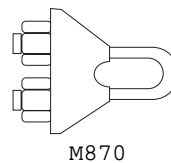

Key Operators

Mechanical Safety Switches Accessories

Key Operators for FR Series

Key Operated Safety Switches

Model Number	Accessory Description
D	Straight Key Operator
D1	90 Degree Key Operator
D2	Jointed Key Operator

Key Operators for FD, FP, FS Series

Key Operated Safety Switches

Model Number	Accessory Description
F	Straight Key Operator
F1	90 Degree Key Operator

Rope Accessories for Rope Pull Switches

Model Number	Accessory Description
M870	Rope Clamp
C870	Rope Thimble

General Accessories

Model Number	Accessory Description
VF ADPG13-1/2NPT	PG 13.5 to 1/2" NPT Cable Adaptor
PG 13.5	Cable Gland 0.35"-0.47" dia.

SAFETY
MECHANICAL SWITCHES