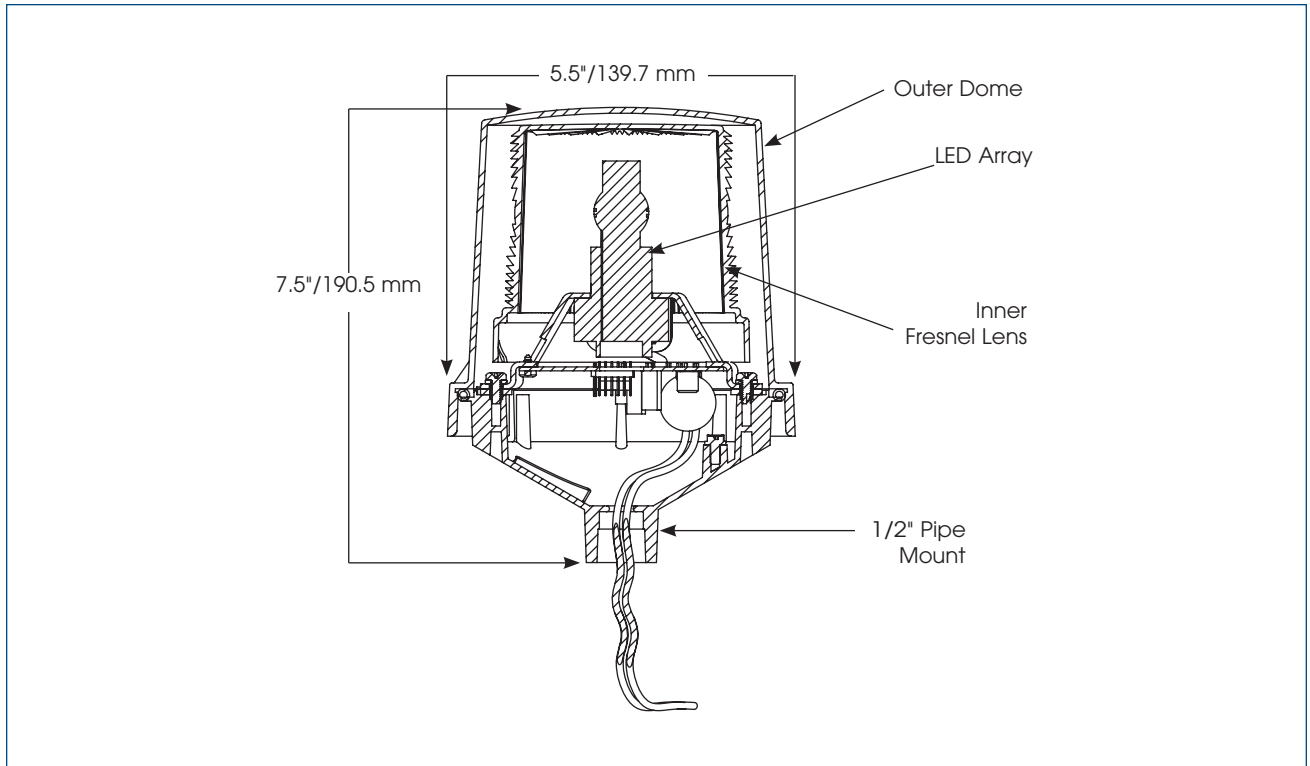

ELECTRARAY® HAZARDOUS LOCATION LED LIGHT (225XL)

SPECIFICATIONS

Lamp Life:	60,000 Hours	60,000 Hours
Light Source:	LED Array	LED Array
Operating Temperature:	-58°F to 150°F	-50°C to 66°C
Net Weight:	3.2 lbs.	1.5 kg
Shipping Weight:	4.0 lbs.	1.8 kg
Height:	7.5"	190.5 mm
Diameter:	5.5"	139.7 mm

HOW TO ORDER

- Specify model, voltage and color
- Please refer to Model Number Index 225XL beginning on page 370

REPLACEMENT PARTS

<u>Description</u>	<u>Part Number</u>	<u>Description</u>	<u>Part Number</u>
Exterior Dome, Clear	K8444D219C-04	PC Board Assembly, 24VAC/DC	K2005455A
Interior Lens, Amber	K8550292A-02	PC Board Assembly, 120/240VAC	K2005416A
Interior Lens, Blue	K8550292A-01	LED Lamp, Amber	K147169A-06
Interior Lens, Clear	K8550292A	LED Lamp, Blue	K147169A-07
Interior Lens, Green	K8550292A-04	LED Lamp, Clear	K147169A-10
Interior Lens, Red	K8550292A-03	LED Lamp, Green	K147169A-08
		LED Lamp, Red	K147169A-09