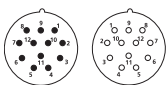

12 poles

- 1 = white
- 2 = green
- 3 = yellow
- 4 = grey
- 5 = grey/pink
- 6 = red/blue
- 7 = white/green
- 8 = brown/green
- 9 = blue
- 10 = blue
- 11 = brown
- 12 = yellow/green