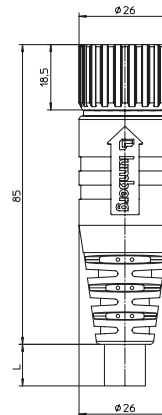

M23 cordsets, single ended, female straight connector, 12- and 19-poles with threaded joint, internal threads and molded cable.

RKU/RKUE