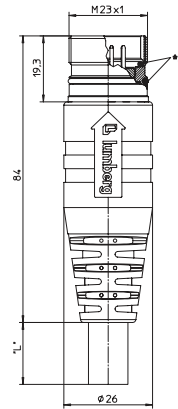

## M23-Round-Plug Connector, Single-Ended Cordsets

RSUF | RKU | RKUE

### 12- and 19-Poles

M23 cordsets, single ended, male straight connector, 12- and 19-poles with threaded joint, external threads and molded cable.

RSUF

M23 cordsets, single ended, female straight connector, 12- and 19-poles with threaded joint, internal threads and molded cable.