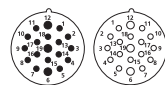

19 poles

- 1 = violet
- 2 = red
- 3 = grey
- 4 = red/blue
- 5 = green
- 6 = blue
- 7 = grey/pink
- 8 = white/green
- 9 = white/yellow
- 10 = white/grey
- 11 = black
- 12 = yellow/green
- 13 = yellow/brown
- 14 = brown/green
- 15 = white
- 16 = yellow
- 17 = pink
- 18 = grey/brown
- 19 = brown