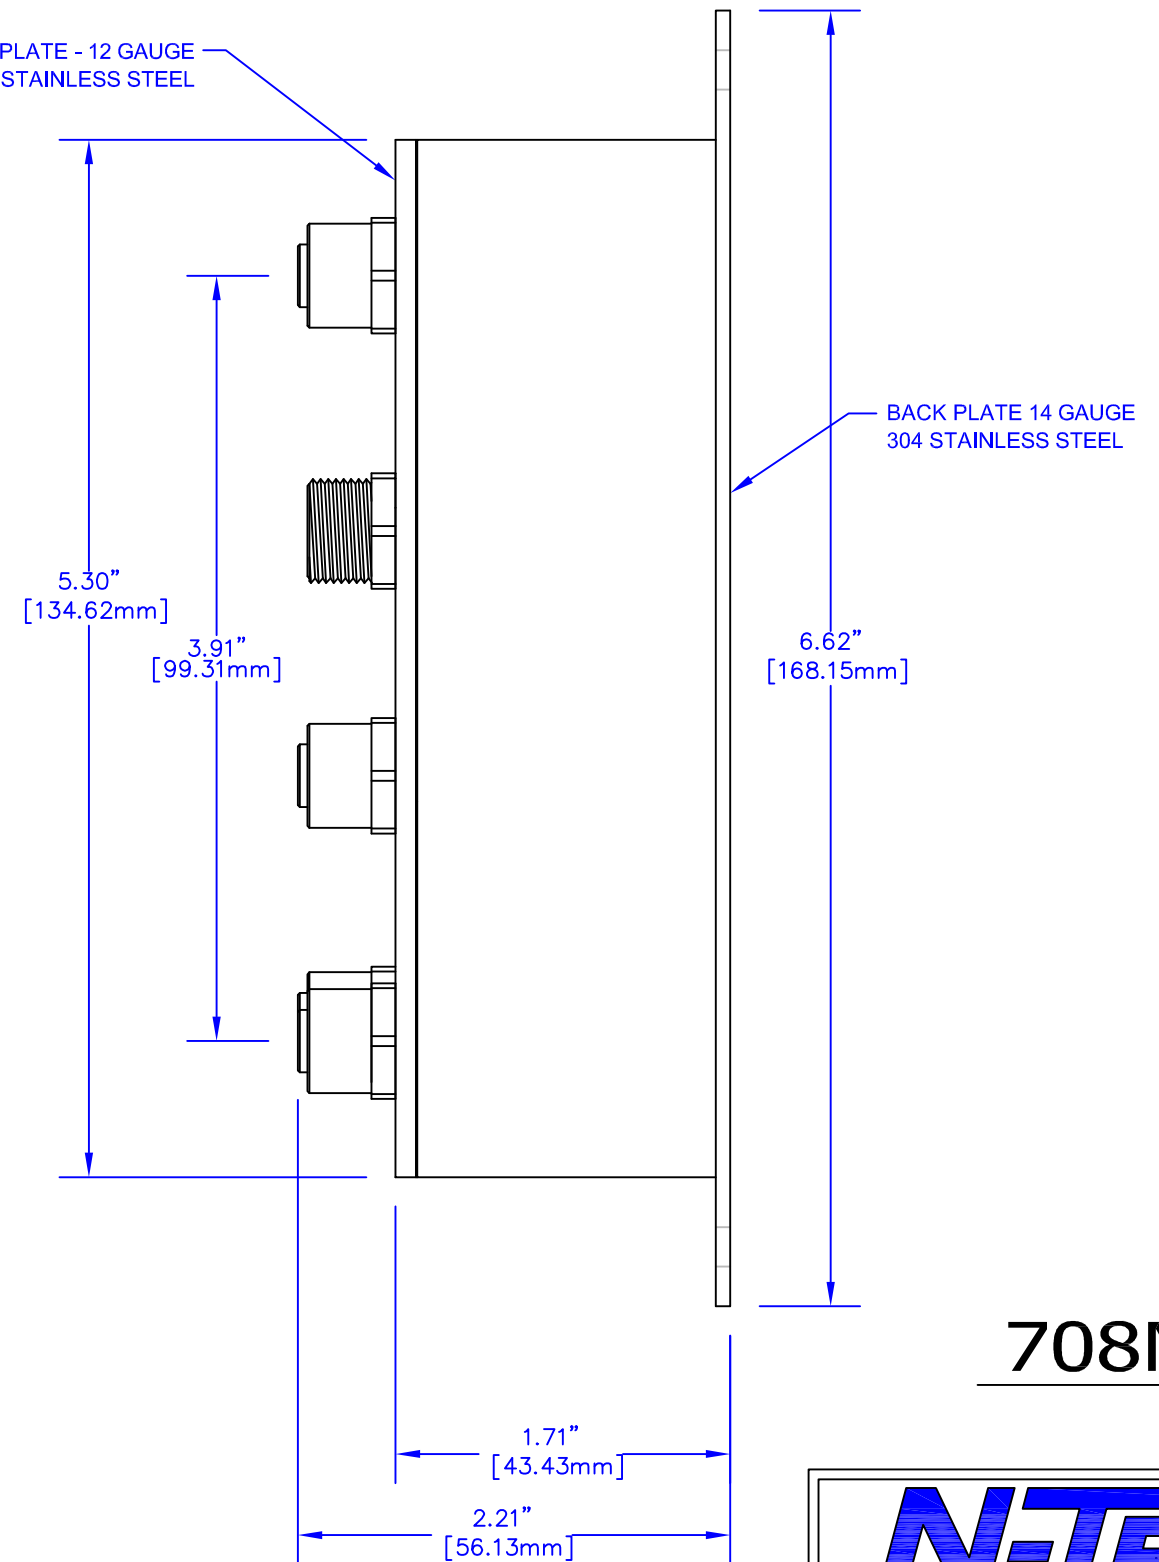

FRONT PLATE - 12 GAUGE
304 STAINLESS STEEL

708M12

820 S. University Blvd, Suite 4E - Mobile, Alabama 36609-7862
 Phone: 251-342-2164 - www.n-tron.com - Fax: 251-342-6353
 Date: 08-03-2009 Drawn By: G.R.S.
 File Name: 708M12-ReferenceDrawing.dwg Scale: 1" = 1"

Note: The dimensions shown on this drawing are intended for general reference only.