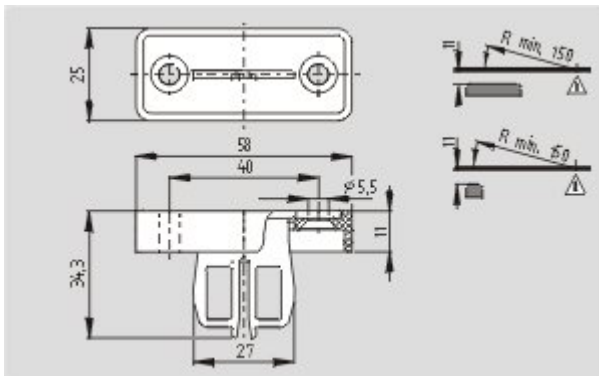

Operating instructions and Declaration of conformity (es) 115 kB, 12.02.2014

Code: mrl_az15-16-betaetiger_es

Operating instructions and Declaration of conformity (it) 114 kB, 10.02.2014

Code: mrl_az15-16-betaetiger_it

Operating instructions and Declaration of conformity (de) 296 kB, 30.01.2014

Code: mrl_az15-16-betaetiger_de

Operating instructions and Declaration of conformity (nl) 114 kB, 11.03.2014

Code: mrl_az15-16-betaetiger_nl

Operating instructions and Declaration of conformity (pt) 115 kB, 23.05.2014

Code: mrl_az15-16-betaetiger_pt

Operating instructions and Declaration of conformity (jp) 165 kB, 11.08.2014

Code: mrl_az15-16-betaetiger_jp

Operating instructions and Declaration of conformity (en) 114 kB, 24.02.2014

Code: mrl_az15-16-betaetiger_en

Operating instructions and Declaration of conformity (pl) 155 kB, 11.03.2014

Code: mrl_az15-16-betaetiger_pl

Operating instructions and Declaration of conformity (fr) 114 kB, 14.04.2014

Code: mrl_az15-16-betaetiger_fr

Images

Dimensional drawing (actuator)