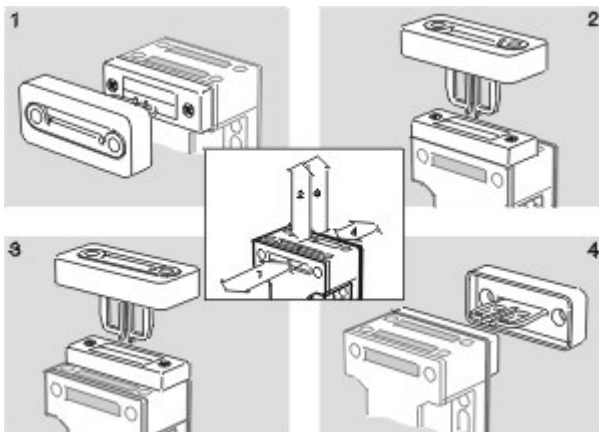

Operating principle