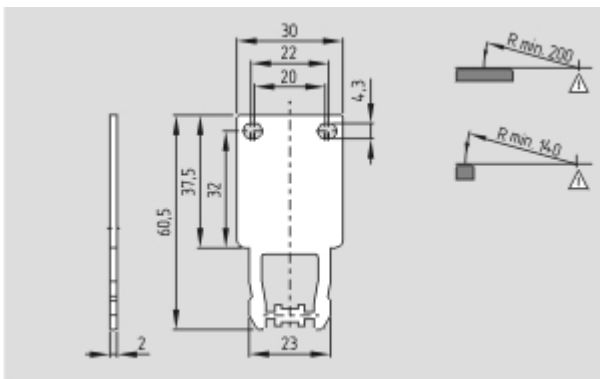

Operating instructions and Declaration of conformity (de) 316 kB, 05.02.2014

Code: mrl_az17-azm170-betaetiger_de

Operating instructions and Declaration of conformity (pl) 157 kB, 11.03.2014

Code: mrl_az17-azm170-betaetiger_pl

Operating instructions and Declaration of conformity (it) 117 kB, 10.02.2014

Code: mrl_az17-azm170-betaetiger_it

Operating instructions and Declaration of conformity (pt) 116 kB, 23.05.2014

Code: mrl_az17-azm170-betaetiger_pt

Operating instructions and Declaration of conformity (en) 116 kB, 24.02.2014

Code: mrl_az17-azm170-betaetiger_en

Operating instructions and Declaration of conformity (jp) 171 kB, 03.04.2014

Code: mrl_az17-azm170-betaetiger_jp

Operating instructions and Declaration of conformity (sv) 115 kB, 17.06.2015

Code: mrl_az17-azm170-betaetiger_sv

Operating instructions and Declaration of conformity (nl) 116 kB, 11.03.2014

Code: mrl_az17-azm170-betaetiger_nl

Operating instructions and Declaration of conformity (fr) 117 kB, 03.04.2014

Code: mrl_az17-azm170-betaetiger_fr

Operating instructions and Declaration of conformity (es) 117 kB, 12.02.2014

Code: mrl_az17-azm170-betaetiger_es

Images

Dimensional drawing (actuator)

K.A. Schmersal GmbH & Co. KG, Möddinghofe 30, D-42279 Wuppertal

The data and values have been checked thoroughly. Technical modifications and errors excepted.

Generiert am 27.07.2015 - 21:09:29h Kasbase 3.1.12.F.64l