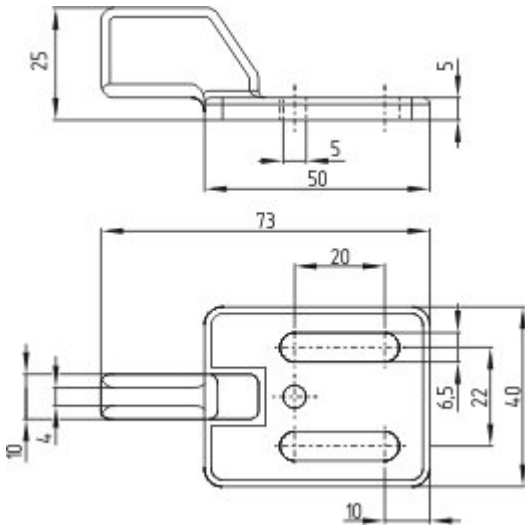

Datasheet - TFA-010

Safety switch with separate actuator / AZ 3350 / Door-handle system STS / Accessories / Centring device

(Minor differences between the printed image and the original product may exist!)

- Pre-positioning
- The actuator is independent from the centring device.
- Smooth insertion or retraction of the actuator

Ordering details

Product type description	TFA-010
Article number	101166328
EAN code	4030661293752

Global Properties

Product name	Türfang
Weight	198 g

Mechanical data

Mounted	outside
---------	---------

Dimensions

Dimensions	
- Width	113 mm
- Height	40 mm
- Depth	25 mm

Keywords

Keywords	Centring device
----------	-----------------

Images

Dimensional drawing (basic component)

Dimensional drawing (basic component)

Assembly example

K.A. Schmersal GmbH & Co. KG, Mödinghofe 30, D-42279 Wuppertal
 The data and values have been checked thoroughly. Technical modifications and errors excepted.
 Generiert am 19.02.2013 - 21:34:18h Kasbase 2.2.2.F DBI