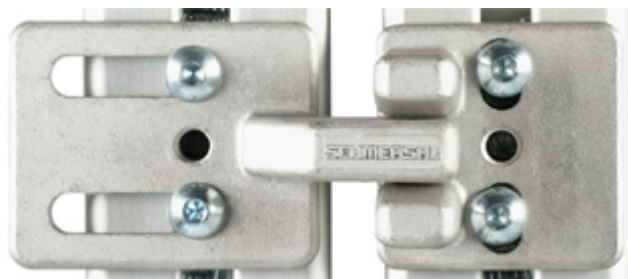

Datasheet - TFA-010

Safety switch with separate actuator / AZ 3350 / Door-handle system STS / Accessories / Centring device

(Minor differences between the printed image and the original product may exist!)

- Pre-positioning
- The actuator is independent from the centring device.
- Smooth insertion or retraction of the actuator

Ordering details

Product type description	TFA-010
Article number	101166328
EAN code	4030661293752

Global Properties

Product name	Türfang
Weight	198 g

Mechanical data

Mounted	outside
---------	---------

Dimensions

Dimensions	
- Width	113 mm
- Height	40 mm
- Depth	25 mm

Keywords

Keywords	Centring device
----------	-----------------