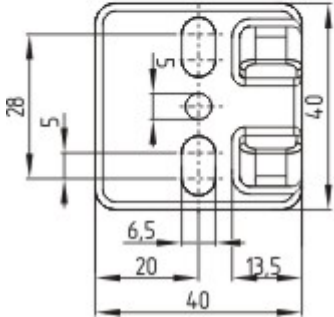

Datasheet - TFA-010

Safety switch with separate actuator / AZ 3350 / Door-handle system STS / Accessories / Centring device

(Minor differences between the printed image and the original product may exist!)

Global Properties

Product name	Türfang
Weight	198 g

Mechanical data

Mounted	outside
---------	---------

Dimensions

Dimensions	
- Width	113 mm
- Height	40 mm
- Depth	25 mm

Keywords

Keywords	Centring device
----------	-----------------

Images

Dimensional drawing (basic component)

Dimensional drawing (basic component)

Assembly example

K.A. Schmersal GmbH & Co. KG, Mödinghofe 30, D-42279 Wuppertal
 The data and values have been checked thoroughly. Technical modifications and errors excepted.
 Generiert am 19.02.2013 - 21:34:18h Kasbase 2.2.2.F DBI