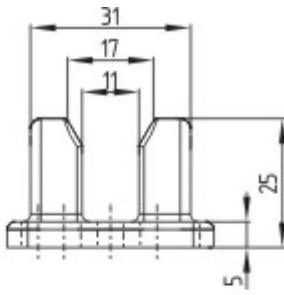

Datasheet - TFA-010

Safety switch with separate actuator / AZ 3350 / Door-handle system STS / Accessories / Centring device

(Minor differences between the printed image and the original product may exist!)

Global Properties

Product name	Türfang
Weight	198 g

Mechanical data

Mounted	outside
---------	---------

Dimensions

Dimensions	
- Width	113 mm
- Height	40 mm
- Depth	25 mm

Keywords

Keywords	Centring device
----------	-----------------

Images

Dimensional drawing (basic component)

Dimensional drawing (basic component)

Assembly example

K.A. Schmersal GmbH & Co. KG, Mödinghofe 30, D-42279 Wuppertal
 The data and values have been checked thoroughly. Technical modifications and errors excepted.
 Generiert am 19.02.2013 - 21:34:18h Kasbase 2.2.2.F DBI