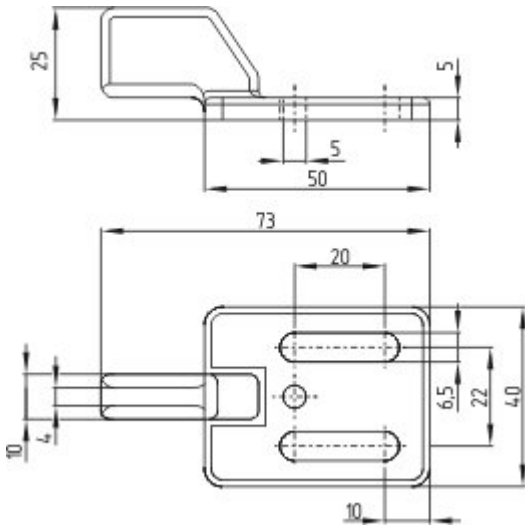

### Dimensions

Dimensions	
- Width	113 mm
- Height	40 mm
- Depth	25 mm

### Images

Dimensional drawing (basic component)

Dimensional drawing (basic component)

Assembly example

K.A. Schmersal GmbH & Co. KG, Mödinghofe 30, D-42279 Wuppertal  
 The data and values have been checked thoroughly. Technical modifications and errors excepted.  
 Generiert am 19.02.2013 - 21:38:44h Kasbase 2.2.2 DBII