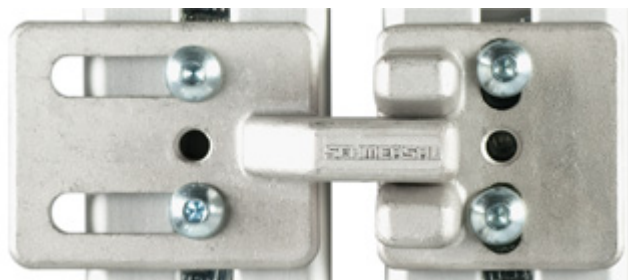

## Datasheet - TFA-020

Safety switch with separate actuator / AZ 16 / Door-handle system STS / Accessories / Centring device

Preferred typ

(Minor differences between the printed image and the original product may exist!)

- Pre-positioning
- The actuator is independent from the centring device.
- Smooth insertion or retraction of the actuator

### Global Properties

Product name	Türfang
Weight	210 g

### Dimensions

Dimensions	
- Width	113 mm
- Height	40 mm
- Depth	25 mm