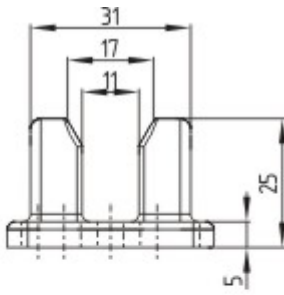

### Mechanical data

Mounted	outside
---------	---------

### Dimensions

Dimensions	
- Width	113 mm
- Height	40 mm
- Depth	25 mm

### Images

Dimensional drawing (basic component)

Dimensional drawing (basic component)

Assembly example

K.A. Schmersal GmbH & Co. KG, Mödinghofe 30, D-42279 Wuppertal  
 The data and values have been checked thoroughly. Technical modifications and errors excepted.  
 Generiert am 19.02.2013 - 21:38:44h Kasbase 2.2.2 DBII