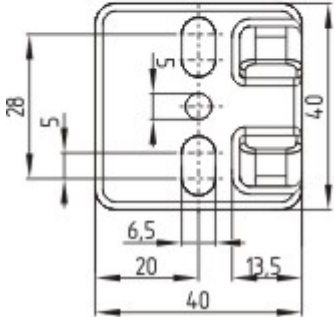

### Mechanical data

Mounted	outside
---------	---------

### Dimensions

Dimensions	
- Width	113 mm
- Height	40 mm
- Depth	25 mm

### Images

Dimensional drawing (basic component)

Dimensional drawing (basic component)

Assembly example

K.A. Schmersal GmbH & Co. KG, Mödinghofe 30, D-42279 Wuppertal  
 The data and values have been checked thoroughly. Technical modifications and errors excepted.  
 Generiert am 19.02.2013 - 21:38:44h Kasbase 2.2.2 DBII