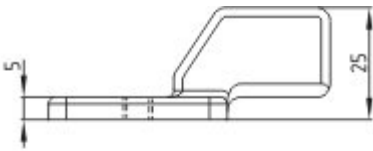

Global Properties

Product name	Türfang
Weight	198 g

Mechanical data

Mounted	inside
---------	--------

Dimensions

Dimensions	
- Width	113 mm
- Height	50 mm
- Depth	25 mm

Keywords

Keywords	Centring device
----------	-----------------

Images

Dimensional drawing (basic component)

Dimensional drawing (basic component)

K.A. Schmersal GmbH & Co. KG, Möddinghofe 30, D-42279 Wuppertal

The data and values have been checked thoroughly. Technical modifications and errors excepted.