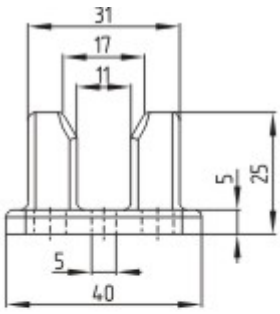

Datasheet - TFI-010

Safety switch with separate actuator / AZ 415 / Door-handle system STS / Accessories /
Centring device

(Minor differences between the printed image and the original product may exist!)

Global Properties

Product name	Türfang
Weight	198 g

Mechanical data

Mounted	inside
---------	--------

Dimensions

Dimensions	
- Width	113 mm
- Height	50 mm
- Depth	25 mm

Keywords

Keywords	Centring device
----------	-----------------

Images

Dimensional drawing (basic component)

Dimensional drawing (basic component)

K.A. Schmersal GmbH & Co. KG, Möddinghofe 30, D-42279 Wuppertal

The data and values have been checked thoroughly. Technical modifications and errors excepted.