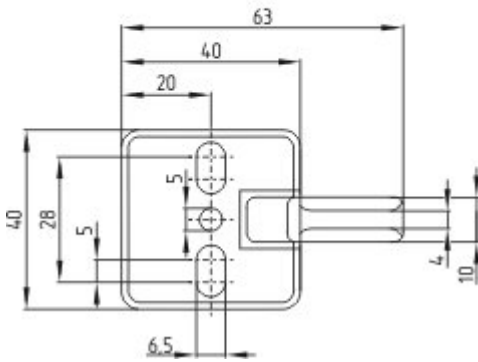

Datasheet - TFI-010

Safety switch with separate actuator / AZ 415 / Door-handle system STS / Accessories /
Centring device

(Minor differences between the printed image and the original product may exist!)

- Pre-positioning
- The actuator is independent from the centring device.
- Smooth insertion or retraction of the actuator

Ordering details

Product type description	TFI-010
Article number	101166329
EAN code	4030661293769

Global Properties

Product name	Türfang
Weight	198 g

Mechanical data

Mounted	inside
---------	--------

Dimensions

Dimensions	
- Width	113 mm
- Height	50 mm
- Depth	25 mm

Keywords

Keywords	Centring device
----------	-----------------

Images

Dimensional drawing (basic component)

Dimensional drawing (basic component)

K.A. Schmersal GmbH & Co. KG, Möddinghofe 30, D-42279 Wuppertal

The data and values have been checked thoroughly. Technical modifications and errors excepted.