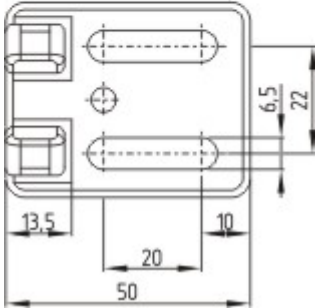

Global Properties

Product name	Türfang
Weight	198 g

Mechanical data

Mounted	inside
---------	--------

Dimensions

Dimensions	
- Width	113 mm
- Height	50 mm
- Depth	25 mm

Keywords

Keywords	Centring device
----------	-----------------

Images

Dimensional drawing (basic component)

Dimensional drawing (basic component)

K.A. Schmersal GmbH & Co. KG, Möddinghofe 30, D-42279 Wuppertal

The data and values have been checked thoroughly. Technical modifications and errors excepted.