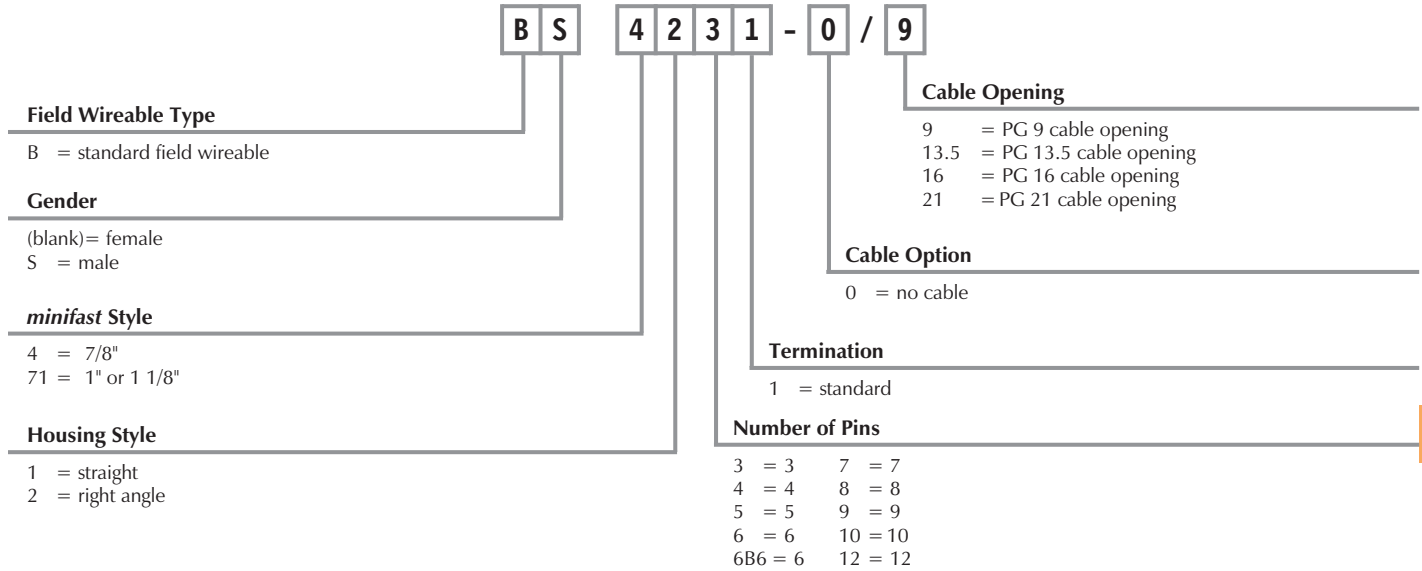

7/8", 1" & 1 1/8" minifast® Field Wireable Part Number Key

Part Number Keys are to assist in IDENTIFICATION ONLY. Consult factory for catalog items not identified.

minifast