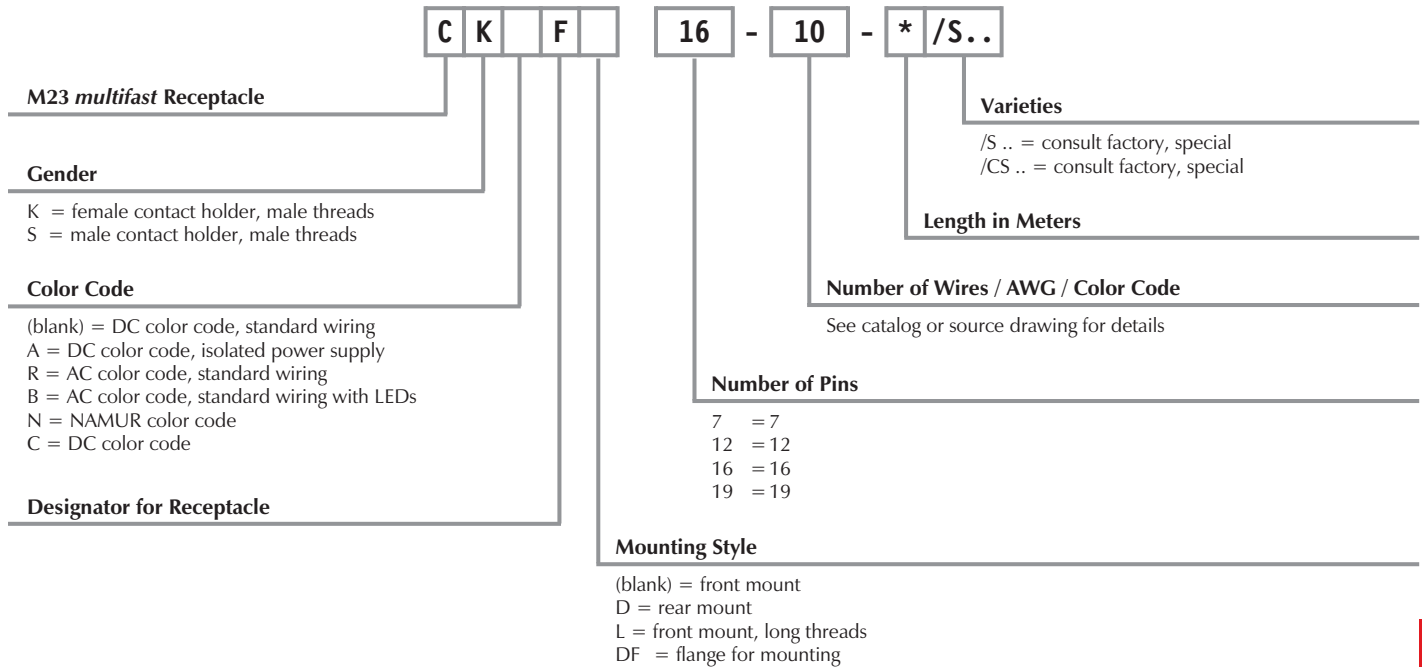

M23 multifast[®] Receptacle Part Number Key

Part Number Keys are to assist in IDENTIFICATION ONLY. Consult factory for catalog items not identified.

multifast[®]