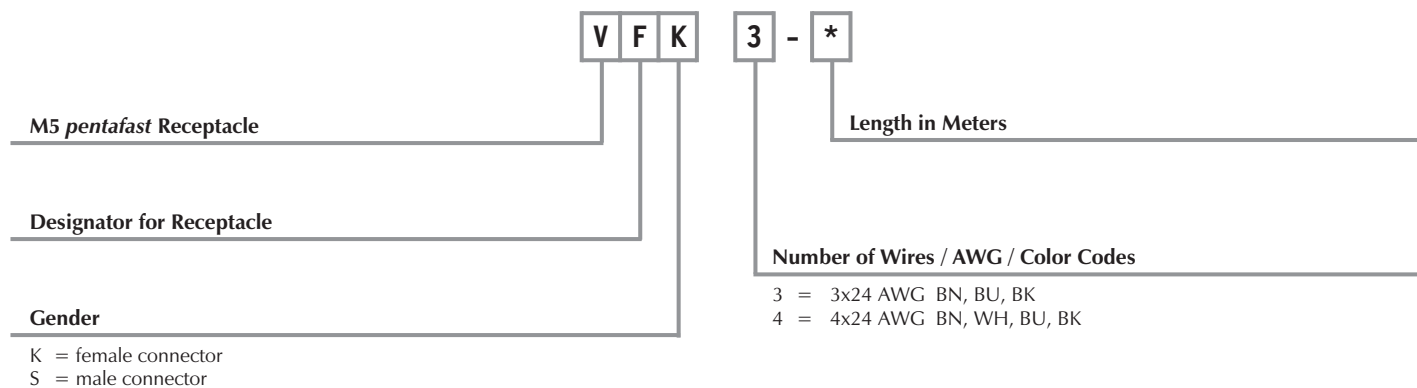

## M5 *pentafast*® Receptacle Part Number Key

Part Number Keys are to assist in IDENTIFICATION ONLY. Consult factory for catalog items not identified.

*pentafast*