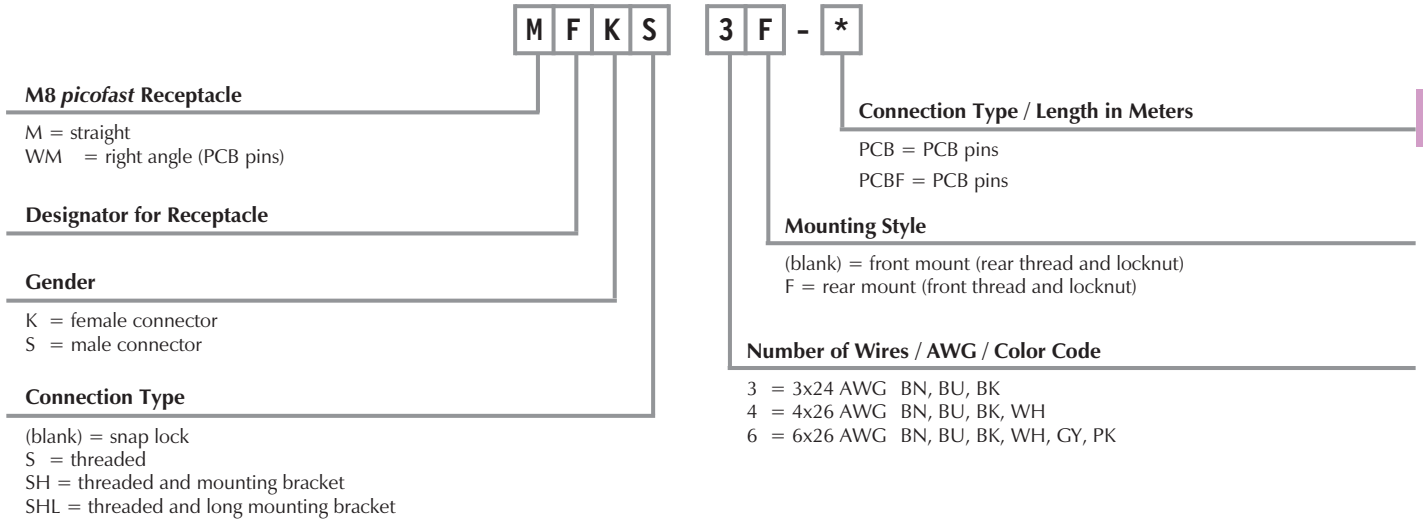

## M8 picofast® Receptacle Part Number Key

Part Number Keys are to assist in IDENTIFICATION ONLY. Consult factory for catalog items not identified.

## M8 picofast Field Wireable Part Number Key