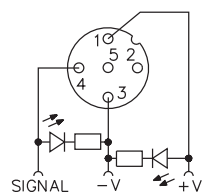

multibox® eurofast® Low Profile Junction Boxes, 4-Port

- Single Output per port
- Rugged Plastic Housing
- Available with or without LEDs
- *minifast*® Quick Disconnect or Integral Home Run Cable with *minifast* Connector
- Threaded M12 Connection

4-port, 1 Signal Per Port, 10-30 VDC

Application	Specifications	Pinout		No LEDs	PNP LEDs	NPN LEDs		
4-port J-box 1 signal per port, integral cable with <i>minifast</i> connector	2 A/signal, 7 A total 12-pin <i>minifast</i> connector 7 conductors Mates with RKM 126-*M	<u>Function</u> +V - V Ground	<u>Pin / Color</u> 10 / RD 11 / WH 9 / GN	<u>Function</u> Port 1 Port 2 Port 3 Port 4	<u>Pin / Color</u> 1 / OG 2 / BU 3 / WH/BK 4 / RD/BK	4MB12Z-4-*-RSM 120	4MB12Z-4P2-*-RSM 120	4MB12Z-4N2-*-RSM 120
4-port J-box 1 signal per port, <i>minifast</i> connector	2 A/signal, 7 A total 12-pin <i>minifast</i> connector 7 conductors Mates with RKM 126-*M	<u>Function</u> +V - V Ground	<u>Pin / Color</u> 10 / RD 11 / WH 9 / GN	<u>Function</u> Port 1 Port 2 Port 3 Port 4	<u>Pin / Color</u> 1 / OG 2 / BU 3 / WH/BK 4 / RD/BK	4MB12Z-4-RSF120	4MB12Z-4P2-RSF120	4MB12Z-4N2-RSF120

* Cable length in meters.

Functional Wiring Diagrams

**(PNP LED Version)
1 Signal Per Port**

**(No LED Version)
1 Signal Per Port**

Specifications

- Housing:** Nylon.
- Connectors:** **eurofast**[®]: Nylon or PUR, spacings to VDE 0110 Group C.
- Contacts:** Gold plated brass.
- Thread Inserts:** Nickel plated brass.
- Cable:** See table.
- Temperature:** -30°C to +80°C (-22°F to +176°F)
- Protection:** IEC IP 67.
- Accessories:** (2) VZ 3 closure caps and a VZ 12 label kit (5 labels) included.
- Cable Length:** Standard length is nominal 5 meters. Other lengths available by request - Consult factory.
- Recommended Splitters:** YB2-FSM 4.5-2 FKM 4.5.

Dimensions

4-Port, Integral Home Run with *minifast*[®] Connector

4-Port, *minifast* Quick Disconnect

Multibox, eurofast

Pinout

Female	Male
5-Pin eurofast	12-Pin minifast