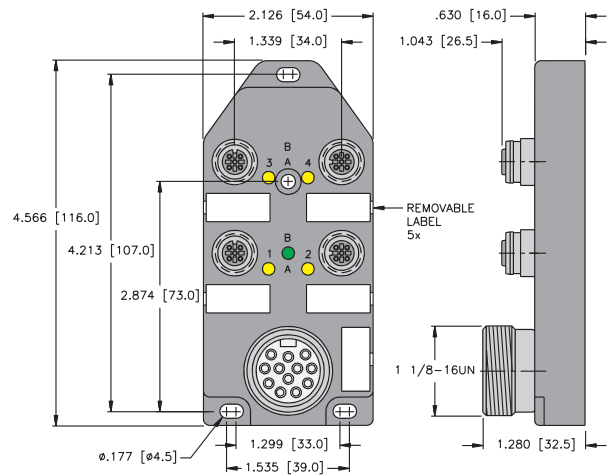

4-port, 1 Signal Per Port, 10-30 VDC

Application	Specifications	Pinout		No LEDs	PNP LEDs	NPN LEDs		
4-port J-box 1 signal per port, integral cable with <i>minifast</i> connector	2 A/signal, 7 A total 12-pin <i>minifast</i> connector 7 conductors Mates with RKM 126-*M	<u>Function</u> +V - V Ground	<u>Pin / Color</u> 10 / RD 11 / WH 9 / GN	<u>Function</u> Port 1 Port 2 Port 3 Port 4	<u>Pin / Color</u> 1 / OG 2 / BU 3 / WH/BK 4 / RD/BK	4MB12Z-4-*-RSM 120	4MB12Z-4P2-*-RSM 120	4MB12Z-4N2-*-RSM 120
4-port J-box 1 signal per port, <i>minifast</i> connector	2 A/signal, 7 A total 12-pin <i>minifast</i> connector 7 conductors Mates with RKM 126-*M	<u>Function</u> +V - V Ground	<u>Pin / Color</u> 10 / RD 11 / WH 9 / GN	<u>Function</u> Port 1 Port 2 Port 3 Port 4	<u>Pin / Color</u> 1 / OG 2 / BU 3 / WH/BK 4 / RD/BK	4MB12Z-4-RSF120	4MB12Z-4P2-RSF120	4MB12Z-4N2-RSF120

* Cable length in meters.

Functional Wiring Diagrams

**(PNP LED Version)
1 Signal Per Port**

**(No LED Version)
1 Signal Per Port**

Specifications

- Housing:** Nylon.
- Connectors:** **eurofast**[®]: Nylon or PUR, spacings to VDE 0110 Group C.
- Contacts:** Gold plated brass.
- Thread Inserts:** Nickel plated brass.
- Cable:** See table.
- Temperature:** -30°C to +80°C (-22°F to +176°F)
- Protection:** IEC IP 67.
- Accessories:** (2) VZ 3 closure caps and a VZ 12 label kit (5 labels) included.
- Cable Length:** Standard length is nominal 5 meters. Other lengths available by request - Consult factory.
- Recommended Splitters:** YB2-FSM 4.5-2 FKM 4.5.

Dimensions

4-Port, Integral Home Run with *minifast*[®] Connector

4-Port, *minifast* Quick Disconnect

Multibox, eurofast

Pinout

Female	Male
5-Pin eurofast	12-Pin minifast