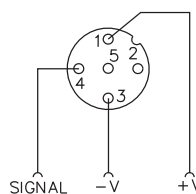

4-port, 1 Signal Per Port, 10-30 VDC

Application	Specifications	Pinout		No LEDs	PNP LEDs	NPN LEDs		
4-port J-box 1 signal per port, integral cable with <i>minifast</i> connector	2 A/signal, 7 A total 12-pin <i>minifast</i> connector 7 conductors Mates with RKM 126-*M	<u>Function</u> +V - V Ground	<u>Pin / Color</u> 10 / RD 11 / WH 9 / GN	<u>Function</u> Port 1 Port 2 Port 3 Port 4	<u>Pin / Color</u> 1 / OG 2 / BU 3 / WH/BK 4 / RD/BK	4MB12Z-4-*-RSM 120	4MB12Z-4P2-*-RSM 120	4MB12Z-4N2-*-RSM 120
4-port J-box 1 signal per port, <i>minifast</i> connector	2 A/signal, 7 A total 12-pin <i>minifast</i> connector 7 conductors Mates with RKM 126-*M	<u>Function</u> +V - V Ground	<u>Pin / Color</u> 10 / RD 11 / WH 9 / GN	<u>Function</u> Port 1 Port 2 Port 3 Port 4	<u>Pin / Color</u> 1 / OG 2 / BU 3 / WH/BK 4 / RD/BK	4MB12Z-4-RSF120	4MB12Z-4P2-RSF120	4MB12Z-4N2-RSF120

* Cable length in meters.

Functional Wiring Diagrams

**(PNP LED Version)
1 Signal Per Port**

**(No LED Version)
1 Signal Per Port**

Specifications

- Housing:** Nylon.
- Connectors:** **eurofast**[®]: Nylon or PUR, spacings to VDE 0110 Group C.
- Contacts:** Gold plated brass.
- Thread Inserts:** Nickel plated brass.
- Cable:** See table.
- Temperature:** -30°C to +80°C (-22°F to +176°F)
- Protection:** IEC IP 67.
- Accessories:** (2) VZ 3 closure caps and a VZ 12 label kit (5 labels) included.
- Cable Length:** Standard length is nominal 5 meters. Other lengths available by request - Consult factory.
- Recommended Splitters:** YB2-FSM 4.5-2 FKM 4.5.

Dimensions

4-Port, Integral Home Run with *minifast*[®] Connector

4-Port, *minifast* Quick Disconnect

Multibox, eurofast

Pinout

Female	Male
5-Pin eurofast	12-Pin minifast