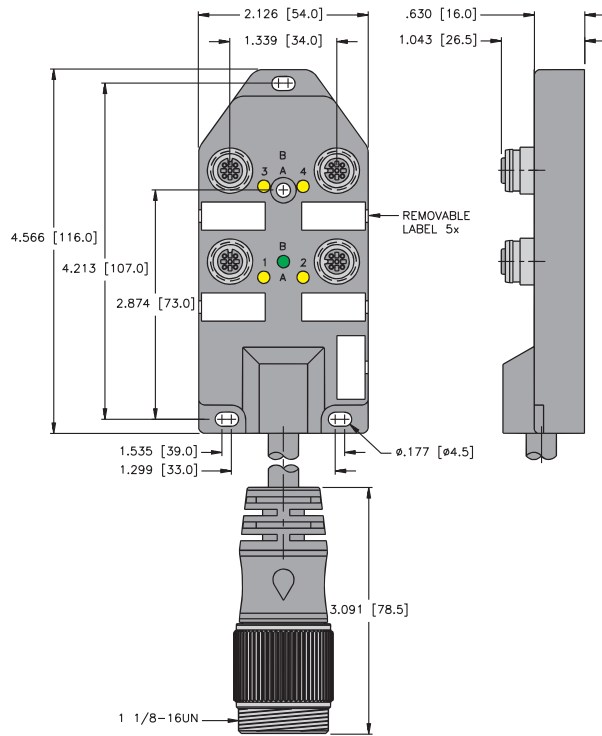

4-port, 1 Signal Per Port, 10-30 VDC

Application	Specifications	Pinout		No LEDs	PNP LEDs	NPN LEDs		
4-port J-box 1 signal per port, integral cable with <i>minifast</i> connector	2 A/signal, 7 A total 12-pin <i>minifast</i> connector 7 conductors Mates with RKM 126-*M	<u>Function</u> +V - V Ground	<u>Pin / Color</u> 10 / RD 11 / WH 9 / GN	<u>Function</u> Port 1 Port 2 Port 3 Port 4	<u>Pin / Color</u> 1 / OG 2 / BU 3 / WH/BK 4 / RD/BK	4MB12Z-4-*-RSM 120	4MB12Z-4P2-*-RSM 120	4MB12Z-4N2-*-RSM 120
4-port J-box 1 signal per port, <i>minifast</i> connector	2 A/signal, 7 A total 12-pin <i>minifast</i> connector 7 conductors Mates with RKM 126-*M	<u>Function</u> +V - V Ground	<u>Pin / Color</u> 10 / RD 11 / WH 9 / GN	<u>Function</u> Port 1 Port 2 Port 3 Port 4	<u>Pin / Color</u> 1 / OG 2 / BU 3 / WH/BK 4 / RD/BK	4MB12Z-4-RSF120	4MB12Z-4P2-RSF120	4MB12Z-4N2-RSF120

* Cable length in meters.

Functional Wiring Diagrams

**(PNP LED Version)
1 Signal Per Port**

**(No LED Version)
1 Signal Per Port**

Specifications

- Housing:** Nylon.
- Connectors:** **eurofast**[®]: Nylon or PUR, spacings to VDE 0110 Group C.
- Contacts:** Gold plated brass.
- Thread Inserts:** Nickel plated brass.
- Cable:** See table.
- Temperature:** -30°C to +80°C (-22°F to +176°F)
- Protection:** IEC IP 67.
- Accessories:** (2) VZ 3 closure caps and a VZ 12 label kit (5 labels) included.
- Cable Length:** Standard length is nominal 5 meters. Other lengths available by request - Consult factory.
- Recommended Splitters:** YB2-FSM 4.5-2 FKM 4.5.

Dimensions

4-Port, Integral Home Run with *minifast*[®] Connector

4-Port, *minifast* Quick Disconnect

Multibox, eurofast

Pinout

Female	Male
5-Pin eurofast	12-Pin minifast