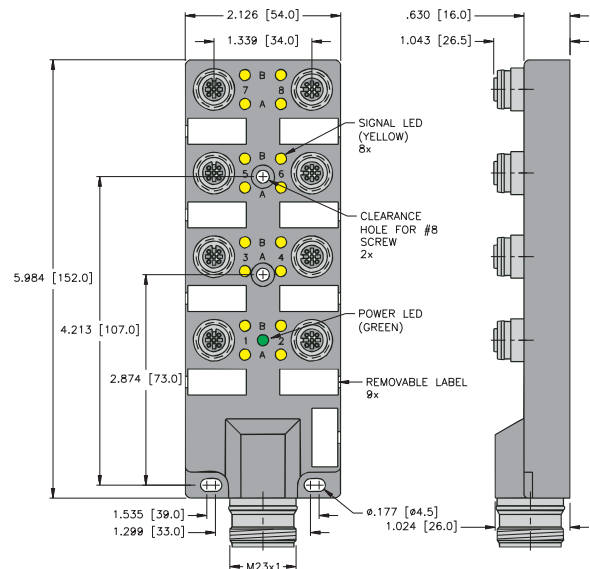

8-port, 1 Signal Per Port, 10-30 VDC

Application	Specifications	Pinout				No LEDs	PNP LED	NPN LED
8-port J-box 1 signal per port Integral cable	2 A/signal, 10 A total Yellow PVC cable 11/18 AWG, foil shield and 20 AWG drain with PUR cable, add /S90	Function +V -V Ground Port 1 Port 2 Port 3	Color BN BU GN / YE WH GN YE	Function Port 4 Port 5 Port 6 Port 7 Port 8	Color GY PK RD BK VT	8MB12Z-4-*	8MB12Z-4P2-*	8MB12Z-4N2-*
8-port J-box 1 signal per port multifast connector	2 A/signal, 9 A total 12-pin multifast connector 11 conductors Mates with CKCM 12-11-*	Function +V -V Ground Port 1 Port 2 Port 3	Pin / Color 11 / BN 10 / BU 12 / GN / YE 1 / WH 2 / GN 3 / YE	Function Port 4 Port 5 Port 6 Port 7 Port 8	Pin / Color 4 / GY 5 / PK 6 / RD 7 / BK 8 / VT	8MB12Z-4-CS12	8MB12Z-4P2-CS12	8MB12Z-4N2-CS12
8-port J-box 1 signal per port multifast , side exit connector	2 A/signal, 9 A total 12-pin multifast connector 11 conductors Mates with CKCM 12-11-*	Function +V -V Ground Port 1 Port 2 Port 3	Pin / Color 11 / BN 10 / BU 12 / GN / YE 1 / WH 2 / GN 3 / YE	Function Port 4 Port 5 Port 6 Port 7 Port 8	Pin / Color 4 / GY 5 / PK 6 / RD 7 / BK 8 / VT	8MB12Z-4-CS12H	8MB12Z-4P2-CS12H	8MB12Z-4N2-CS12H

* Cable length in meters.

Functional Wiring Diagrams

**(PNP LED Version)
1 Signal Per Port**

**(No LED Version)
1 Signal Per Port**

Specifications

- Housing:** Nylon
- Connectors:** **euromast**: Nylon or TPU
- Contacts:** Gold plated brass
- Thread Inserts:** Nickel plated brass
- Cable:** See table
- Temperature:** -30°C to +80°C (-22°F to +176°F)
- Protection:** IEC IP67
- Accessories:** (2) VZ 3 closure caps and a VZ 12 label kit (9 labels), included
- Cable Length:** Standard length is nominal 5 meters. Other lengths available by request - Consult factory

Dimensions

8-Port with Integral Home Run Cable

8-Port Quick Disconnect

8-Port with Side Connector

Pinout

Female	Male
5-Pin euromast	12-pin multifast

Multibox, euromast