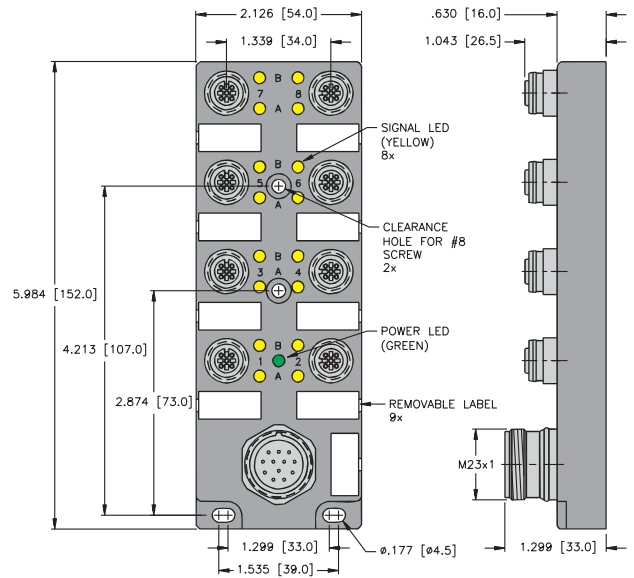

8-port, 1 Signal Per Port, 10-30 VDC

Application	Specifications	Pinout				No LEDs	PNP LED	NPN LED
8-port J-box 1 signal per port Integral cable	2 A/signal, 10 A total Yellow PVC cable 11/18 AWG, foil shield and 20 AWG drain with PUR cable, add /S90	Function +V -V Ground Port 1 Port 2 Port 3	Color BN BU GN / YE WH GN YE	Function Port 4 Port 5 Port 6 Port 7 Port 8	Color GY PK RD BK VT	8MB12Z-4-*	8MB12Z-4P2-*	8MB12Z-4N2-*
8-port J-box 1 signal per port multifast connector	2 A/signal, 9 A total 12-pin multifast connector 11 conductors Mates with CKCM 12-11-*	Function +V -V Ground Port 1 Port 2 Port 3	Pin / Color 11 / BN 10 / BU 12 / GN / YE 1 / WH 2 / GN 3 / YE	Function Port 4 Port 5 Port 6 Port 7 Port 8	Pin / Color 4 / GY 5 / PK 6 / RD 7 / BK 8 / VT	8MB12Z-4-CS12	8MB12Z-4P2-CS12	8MB12Z-4N2-CS12
8-port J-box 1 signal per port multifast , side exit connector	2 A/signal, 9 A total 12-pin multifast connector 11 conductors Mates with CKCM 12-11-*	Function +V -V Ground Port 1 Port 2 Port 3	Pin / Color 11 / BN 10 / BU 12 / GN / YE 1 / WH 2 / GN 3 / YE	Function Port 4 Port 5 Port 6 Port 7 Port 8	Pin / Color 4 / GY 5 / PK 6 / RD 7 / BK 8 / VT	8MB12Z-4-CS12H	8MB12Z-4P2-CS12H	8MB12Z-4N2-CS12H

* Cable length in meters.

Functional Wiring Diagrams

**(PNP LED Version)
1 Signal Per Port**

**(No LED Version)
1 Signal Per Port**

Specifications

- Housing:** Nylon
- Connectors:** **euromast**: Nylon or TPU
- Contacts:** Gold plated brass
- Thread Inserts:** Nickel plated brass
- Cable:** See table
- Temperature:** -30°C to +80°C (-22°F to +176°F)
- Protection:** IEC IP67
- Accessories:** (2) VZ 3 closure caps and a VZ 12 label kit (9 labels), included
- Cable Length:** Standard length is nominal 5 meters. Other lengths available by request - Consult factory

Dimensions

8-Port with Integral Home Run Cable

8-Port Quick Disconnect

8-Port with Side Connector

Pinout

Female	Male
5-Pin euromast	12-pin multifast

Multibox, euromast