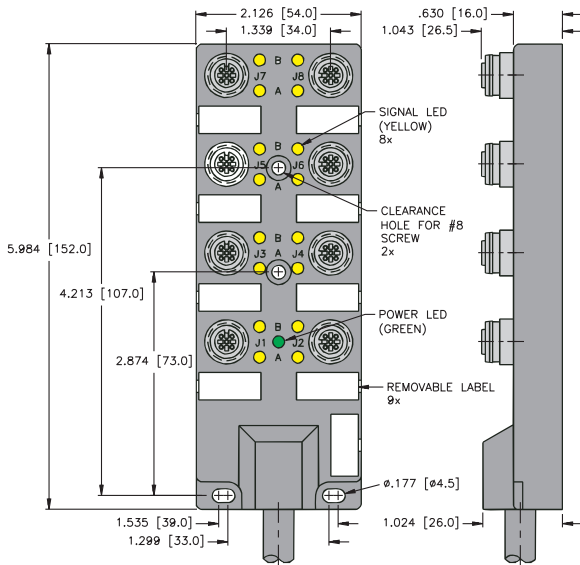

8-port, 1 Signal Per Port, 10-30 VDC

Application	Specifications	Pinout				No LEDs	PNP LED	NPN LED
8-port J-box 1 signal per port Integral cable	2 A/signal, 10 A total Yellow PVC cable 11/18 AWG, foil shield and 20 AWG drain with PUR cable, add /S90	Function +V -V Ground Port 1 Port 2 Port 3	Color BN BU GN / YE WH GN YE	Function Port 4 Port 5 Port 6 Port 7 Port 8	Color GY PK RD BK VT	8MB12Z-4-*	8MB12Z-4P2-*	8MB12Z-4N2-*
8-port J-box 1 signal per port multifast connector	2 A/signal, 9 A total 12-pin multifast connector 11 conductors Mates with CKCM 12-11-*	Function +V -V Ground Port 1 Port 2 Port 3	Pin / Color 11 / BN 10 / BU 12 / GN / YE 1 / WH 2 / GN 3 / YE	Function Port 4 Port 5 Port 6 Port 7 Port 8	Pin / Color 4 / GY 5 / PK 6 / RD 7 / BK 8 / VT	8MB12Z-4-CS12	8MB12Z-4P2-CS12	8MB12Z-4N2-CS12
8-port J-box 1 signal per port multifast , side exit connector	2 A/signal, 9 A total 12-pin multifast connector 11 conductors Mates with CKCM 12-11-*	Function +V -V Ground Port 1 Port 2 Port 3	Pin / Color 11 / BN 10 / BU 12 / GN / YE 1 / WH 2 / GN 3 / YE	Function Port 4 Port 5 Port 6 Port 7 Port 8	Pin / Color 4 / GY 5 / PK 6 / RD 7 / BK 8 / VT	8MB12Z-4-CS12H	8MB12Z-4P2-CS12H	8MB12Z-4N2-CS12H

* Cable length in meters.

Functional Wiring Diagrams

**(PNP LED Version)
1 Signal Per Port**

**(No LED Version)
1 Signal Per Port**

Specifications

- Housing:** Nylon
- Connectors:** **euromast**: Nylon or TPU
- Contacts:** Gold plated brass
- Thread Inserts:** Nickel plated brass
- Cable:** See table
- Temperature:** -30°C to +80°C (-22°F to +176°F)
- Protection:** IEC IP67
- Accessories:** (2) VZ 3 closure caps and a VZ 12 label kit (9 labels), included
- Cable Length:** Standard length is nominal 5 meters. Other lengths available by request - Consult factory

Dimensions

8-Port with Integral Home Run Cable

8-Port Quick Disconnect

8-Port with Side Connector

Pinout

Female	Male
5-Pin euromast	12-pin multifast

Multibox, euromast