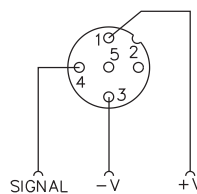

8-port, 1 Signal Per Port, 10-30 VDC

Application	Specifications	Pinout				No LEDs	PNP LED	NPN LED
8-port J-box 1 signal per port Integral cable	2 A/signal, 10 A total Yellow PVC cable 11/18 AWG, foil shield and 20 AWG drain with PUR cable, add /S90	Function +V -V Ground Port 1 Port 2 Port 3	Color BN BU GN / YE WH GN YE	Function Port 4 Port 5 Port 6 Port 7 Port 8	Color GY PK RD BK VT	8MB12Z-4-*	8MB12Z-4P2-*	8MB12Z-4N2-*
8-port J-box 1 signal per port multifast connector	2 A/signal, 9 A total 12-pin multifast connector 11 conductors Mates with CKCM 12-11-*	Function +V -V Ground Port 1 Port 2 Port 3	Pin / Color 11 / BN 10 / BU 12 / GN / YE 1 / WH 2 / GN 3 / YE	Function Port 4 Port 5 Port 6 Port 7 Port 8	Pin / Color 4 / GY 5 / PK 6 / RD 7 / BK 8 / VT	8MB12Z-4-CS12	8MB12Z-4P2-CS12	8MB12Z-4N2-CS12
8-port J-box 1 signal per port multifast , side exit connector	2 A/signal, 9 A total 12-pin multifast connector 11 conductors Mates with CKCM 12-11-*	Function +V -V Ground Port 1 Port 2 Port 3	Pin / Color 11 / BN 10 / BU 12 / GN / YE 1 / WH 2 / GN 3 / YE	Function Port 4 Port 5 Port 6 Port 7 Port 8	Pin / Color 4 / GY 5 / PK 6 / RD 7 / BK 8 / VT	8MB12Z-4-CS12H	8MB12Z-4P2-CS12H	8MB12Z-4N2-CS12H

* Cable length in meters.

Functional Wiring Diagrams

**(PNP LED Version)
1 Signal Per Port**

**(No LED Version)
1 Signal Per Port**

Specifications

- Housing:** Nylon
- Connectors:** **euromast**: Nylon or TPU
- Contacts:** Gold plated brass
- Thread Inserts:** Nickel plated brass
- Cable:** See table
- Temperature:** -30°C to +80°C (-22°F to +176°F)
- Protection:** IEC IP67
- Accessories:** (2) VZ 3 closure caps and a VZ 12 label kit (9 labels), included
- Cable Length:** Standard length is nominal 5 meters. Other lengths available by request - Consult factory

Dimensions

8-Port with Integral Home Run Cable

8-Port Quick Disconnect

8-Port with Side Connector

Pinout

Female	Male
5-Pin euromast	12-pin multifast

Multibox, euromast