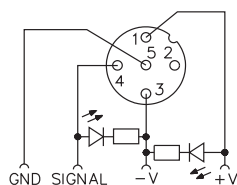

8-port, 1 Signal Per Port, 10-30 VDC

Application	Specifications	Pinout				No LEDs	PNP LED	NPN LED
8-port J-box 1 signal per port Integral cable	2 A/signal, 10 A total Yellow PVC cable 11/18 AWG, foil shield and 20 AWG drain with PUR cable, add /S90	Function +V -V Ground Port 1 Port 2 Port 3	Color BN BU GN / YE WH GN YE	Function Port 4 Port 5 Port 6 Port 7 Port 8	Color GY PK RD BK VT	8MB12Z-4-*	8MB12Z-4P2-*	8MB12Z-4N2-*
8-port J-box 1 signal per port multifast connector	2 A/signal, 9 A total 12-pin multifast connector 11 conductors Mates with CKCM 12-11-*	Function +V -V Ground Port 1 Port 2 Port 3	Pin / Color 11 / BN 10 / BU 12 / GN / YE 1 / WH 2 / GN 3 / YE	Function Port 4 Port 5 Port 6 Port 7 Port 8	Pin / Color 4 / GY 5 / PK 6 / RD 7 / BK 8 / VT	8MB12Z-4-CS12	8MB12Z-4P2-CS12	8MB12Z-4N2-CS12
8-port J-box 1 signal per port multifast , side exit connector	2 A/signal, 9 A total 12-pin multifast connector 11 conductors Mates with CKCM 12-11-*	Function +V -V Ground Port 1 Port 2 Port 3	Pin / Color 11 / BN 10 / BU 12 / GN / YE 1 / WH 2 / GN 3 / YE	Function Port 4 Port 5 Port 6 Port 7 Port 8	Pin / Color 4 / GY 5 / PK 6 / RD 7 / BK 8 / VT	8MB12Z-4-CS12H	8MB12Z-4P2-CS12H	8MB12Z-4N2-CS12H

* Cable length in meters.

Functional Wiring Diagrams

**(PNP LED Version)
1 Signal Per Port**

**(No LED Version)
1 Signal Per Port**

Specifications

- Housing:** Nylon
- Connectors:** **euromast**: Nylon or TPU
- Contacts:** Gold plated brass
- Thread Inserts:** Nickel plated brass
- Cable:** See table
- Temperature:** -30°C to +80°C (-22°F to +176°F)
- Protection:** IEC IP67
- Accessories:** (2) VZ 3 closure caps and a VZ 12 label kit (9 labels), included
- Cable Length:** Standard length is nominal 5 meters. Other lengths available by request - Consult factory

Dimensions

8-Port with Integral Home Run Cable

8-Port Quick Disconnect

8-Port with Side Connector

Pinout

Female	Male
5-Pin euromast	12-pin multifast

Multibox, euromast