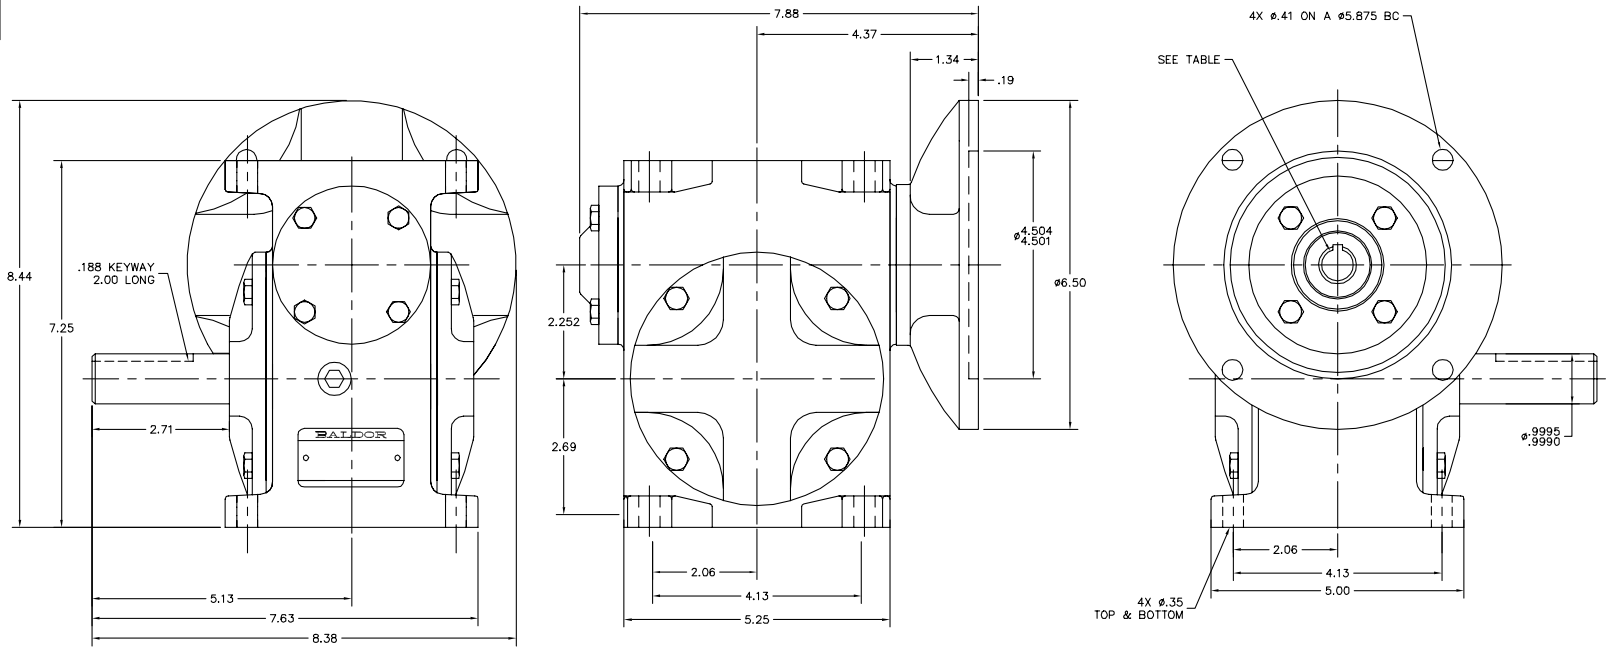

GY0005C01

	BORE	KEYWAY
B5	.625	.188
B7	.875	.188

REV. DESC: ADD SECTION VIEW		
REV. LTR: C	VERSION: 03	TDR: 000000441880
FILE: \CKA\00031\976	REVISED: 14:48:15 08/28/2007	BY: CKRONSO
MTL: -		

Baldor • Dodge • Reliance
STF-225-A/B-A

GY0005C01