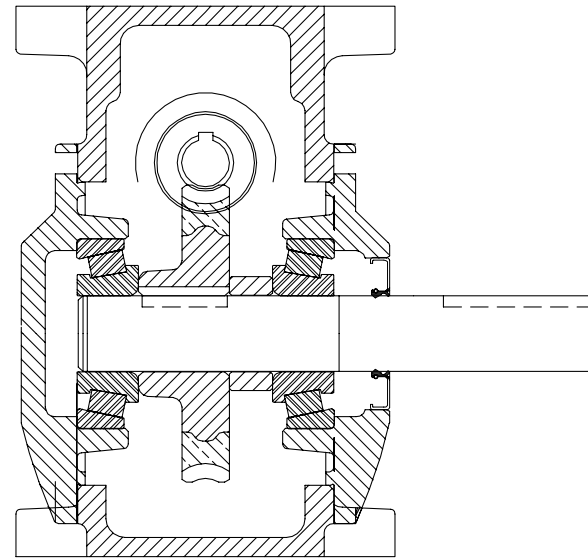

GY0005C01

REV. DESC: ADD SECTION VIEW		
REV. LTR: C	VERSION: 03	TDR: 000000441880
FILE: \CKA\00031\976	REVISED: 14:48:15 08/28/2007	BY: CKRONSO
MTL: -		

Baldor • Dodge • Reliance

STF-225-A/B-A

GY0005C01