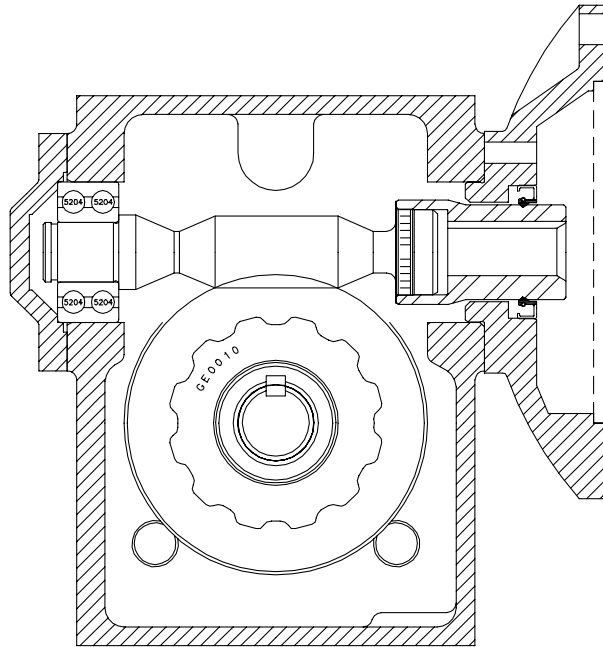

GY0005C01

REV. DESC: ADD SECTION VIEW		
REV. LTR: C	VERSION: 03	TDR: 000000441880
FILE: \CKA\00031\976	REVISED: 14:48:15 08/28/2007	BY: CKRONSO
MTL: -		

Baldor • Dodge • Reliance

STF-225-A/B-A

GY0005C01